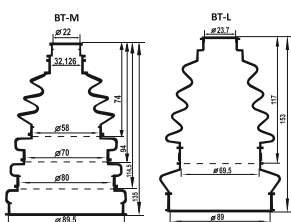

ID	Product	Carton	Price
2304	ZOLLEX Universal CV-Boot L + grease 65g (large)	1	
2303	ZOLLEX Universal CV-Boot M + grease 65g (medium)	1	
2302	ZOLLEX Universal CV-Boot S + grease 65g (small)	1